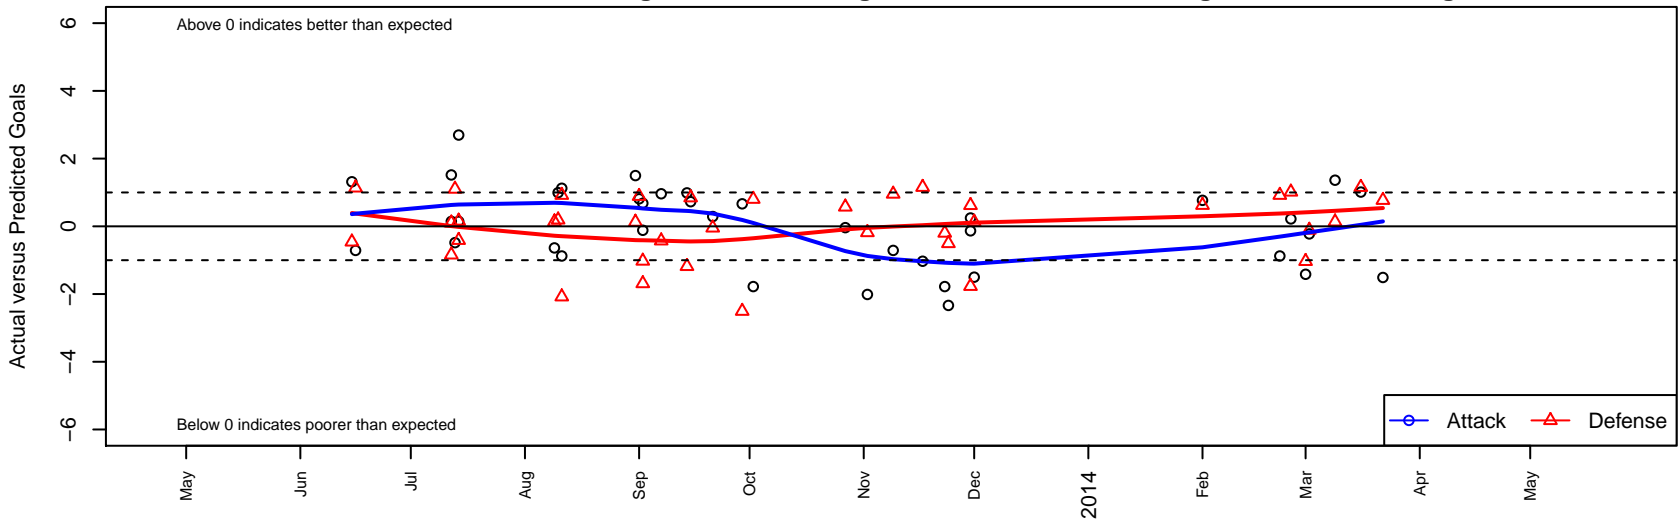

# West Seattle En Fuego G01

West Seattle, WA  
 G01 total strength=668  
 attack=0.64 defense=0.63  
 fall league = PSPL Classic 2 U12, Spr PSPL Cl  
 alt names used:

Venues played:  
 Starfire Spring Classic GU12  
 Kent Cornucopia Cup GU12/GU13 Gold U13  
 River Jam Samba U12  
 Labor Day Cup GU12  
 PSPL Classic 2 U12  
 Cranberry Cup U12  
 Spr PSPL Classic 1 U12

**West Seattle En Fuego G01**  
 Dots are actual minus expected GF (blue circles) and GA (red triangles).  
 Blue line is smoothed change in attack strength. Red is smoothed change in defense strength.